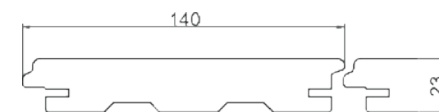

DS Deck Standard

DW Deck Wide

DO Deck Overlap

	LINEAR 10	VINTAGE 20	AMAZON 40	AMAZON PLUS 50	FLAT PLUS 70
WHITE 10	 DS, DW	 DS, DW, DO	 DS, DW, DO	 DS	 DS, DW, DO
CEDAR 20	 DS, DW	 DS, DW, DO	 DS, DW, DO	 DS	 DS, DW, DO
TEAK 30	 DS, DW	 DS, DW, DO	 DS, DW, DO	 DS	 DS, DW, DO
MERBAU 40	 DS, DW	 DS, DW, DO	 DS, DW, DO	 DS	 DS, DW, DO
PALISANDER 70	 DS, DW	 DS, DW, DO	 DS, DW, DO	 DS	 DS, DW, DO
GREY 50	 DS, DW	 DS, DW, DO	 DS, DW, DO	 DS	 DS, DW, DO
INOX 60	 DS, DW	 DS, DW, DO	 DS, DW, DO	 DS	 DS, DW, DO
EBEN 80	 DS, DW	 DS, DW, DO	 DS, DW, DO	 DS, DW, DO	 DS, DW, DO
WENGE 90	 DS, DW	 DS, DW, DO	 DS, DW, DO	 DS, DW, DO	 DS, DW, DO