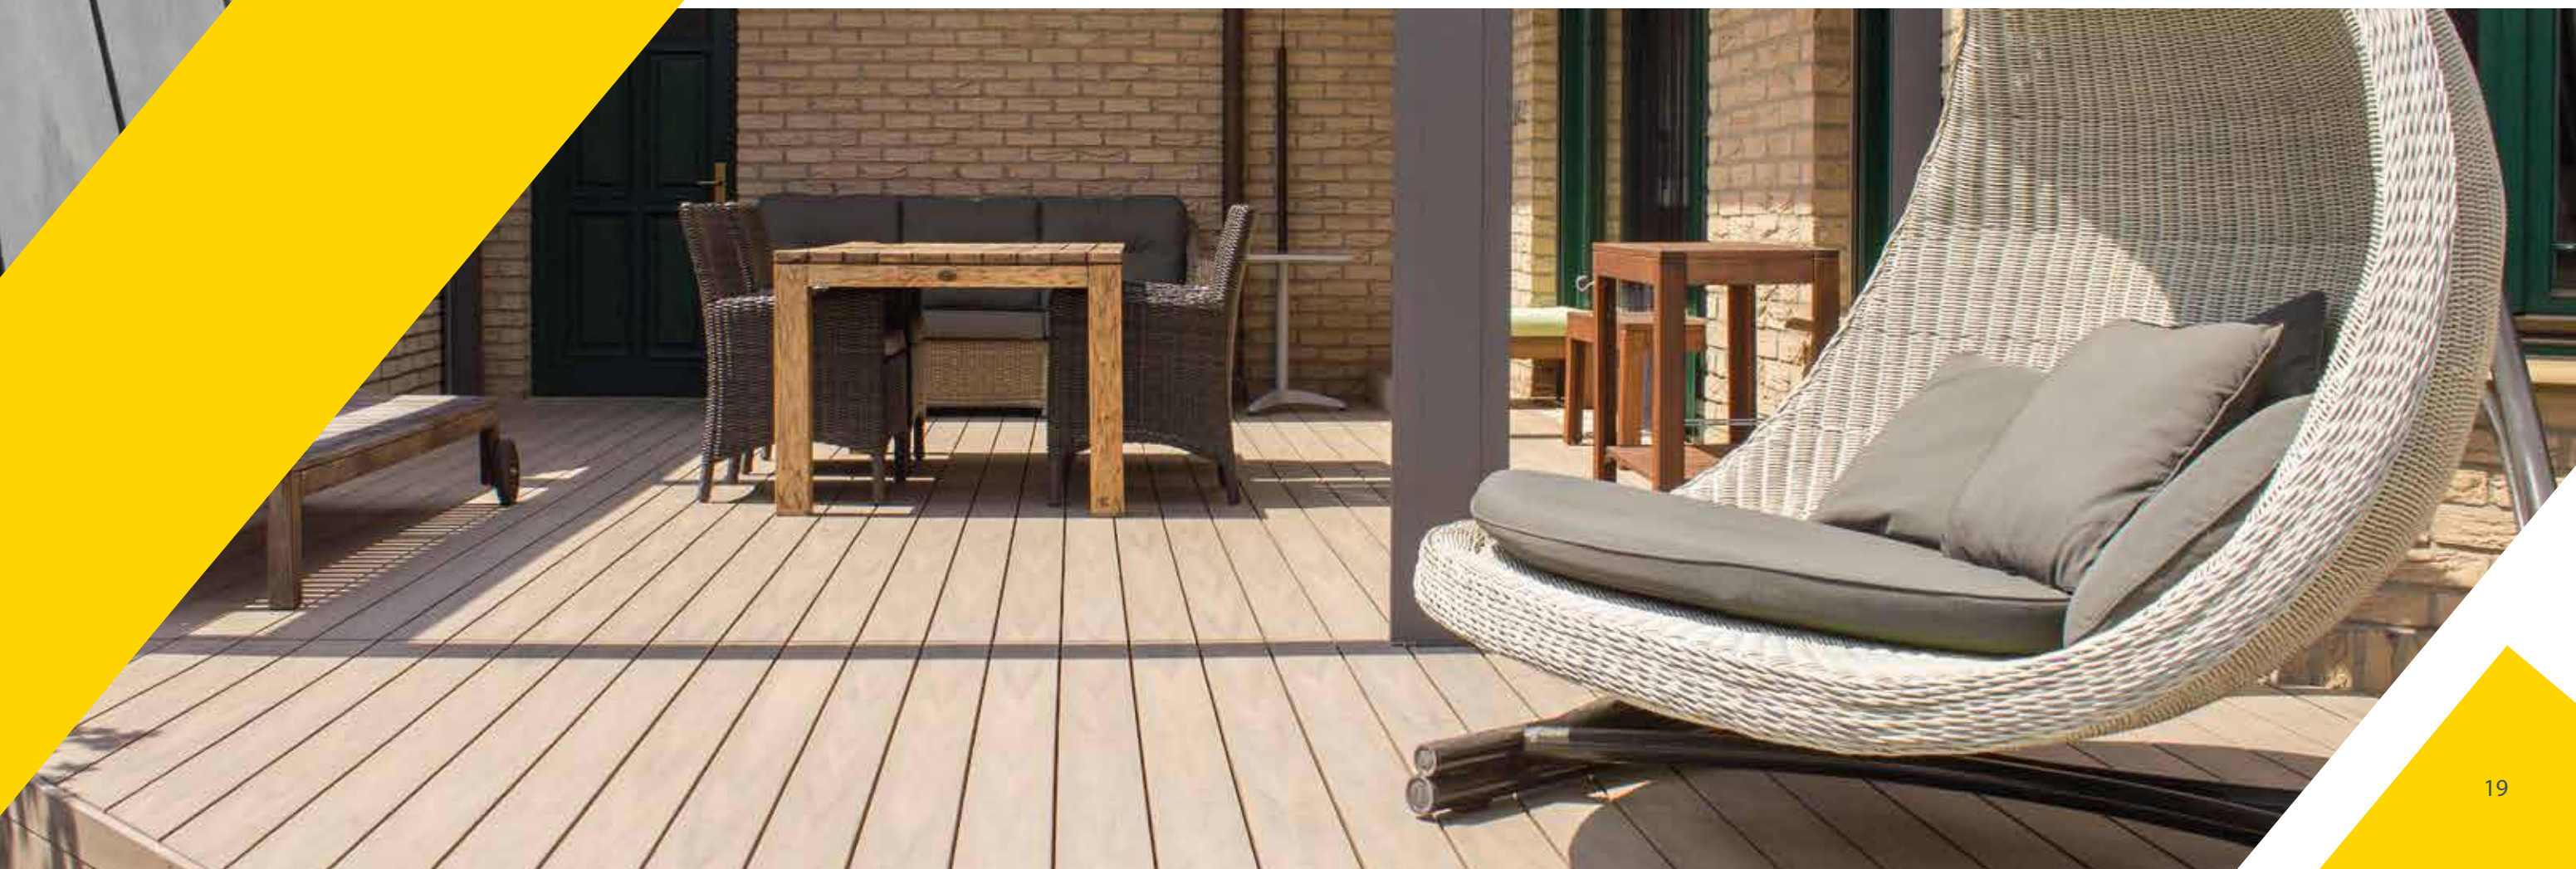

WHITE	CEDAR	TEAK	MERBAU	PALISANDER	GREY	INOX