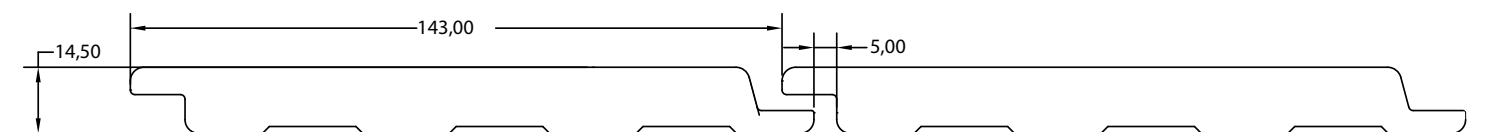

Ειδικά σχεδιασμένα προφίλ για επικάλυψη τοιχοποιίας,
χωρίς κενά και αρμούς

Specially designed cladding profiles without gaps
and joints in between

Το WOODEE Cladding διατίθεται σε όλες τις διαθέσιμες επιφάνειες (Amazon, Vintage, Flat Plus), καλύπτοντας τέλεια την τοιχοποιία και προσφέροντας ένα καλαίσθητο αποτέλεσμα.

Provided in all available surface options (Amazon, Vintage, Flat Plus), WOODEE Cladding covers walls perfectly and offers an beautiful result.

Η στήριξή του γίνεται εύκολα σε ένα απλό πλαίσιο από τραβέρσες WOODEE ή αλουμίνιου και εναλλακτικά (π.χ. σε περίπτωση θερμομόρφωσης) σε ένα πιο σύνθετο σύστημα στήριξης, όπως το M7000.

Cladding profiles can be easily supported on a simple aluminium or WOODEE transom structure and alternatively (e.g. in case of external wall insulation) on a more sophisticated ALUMIL support system, as M7000.