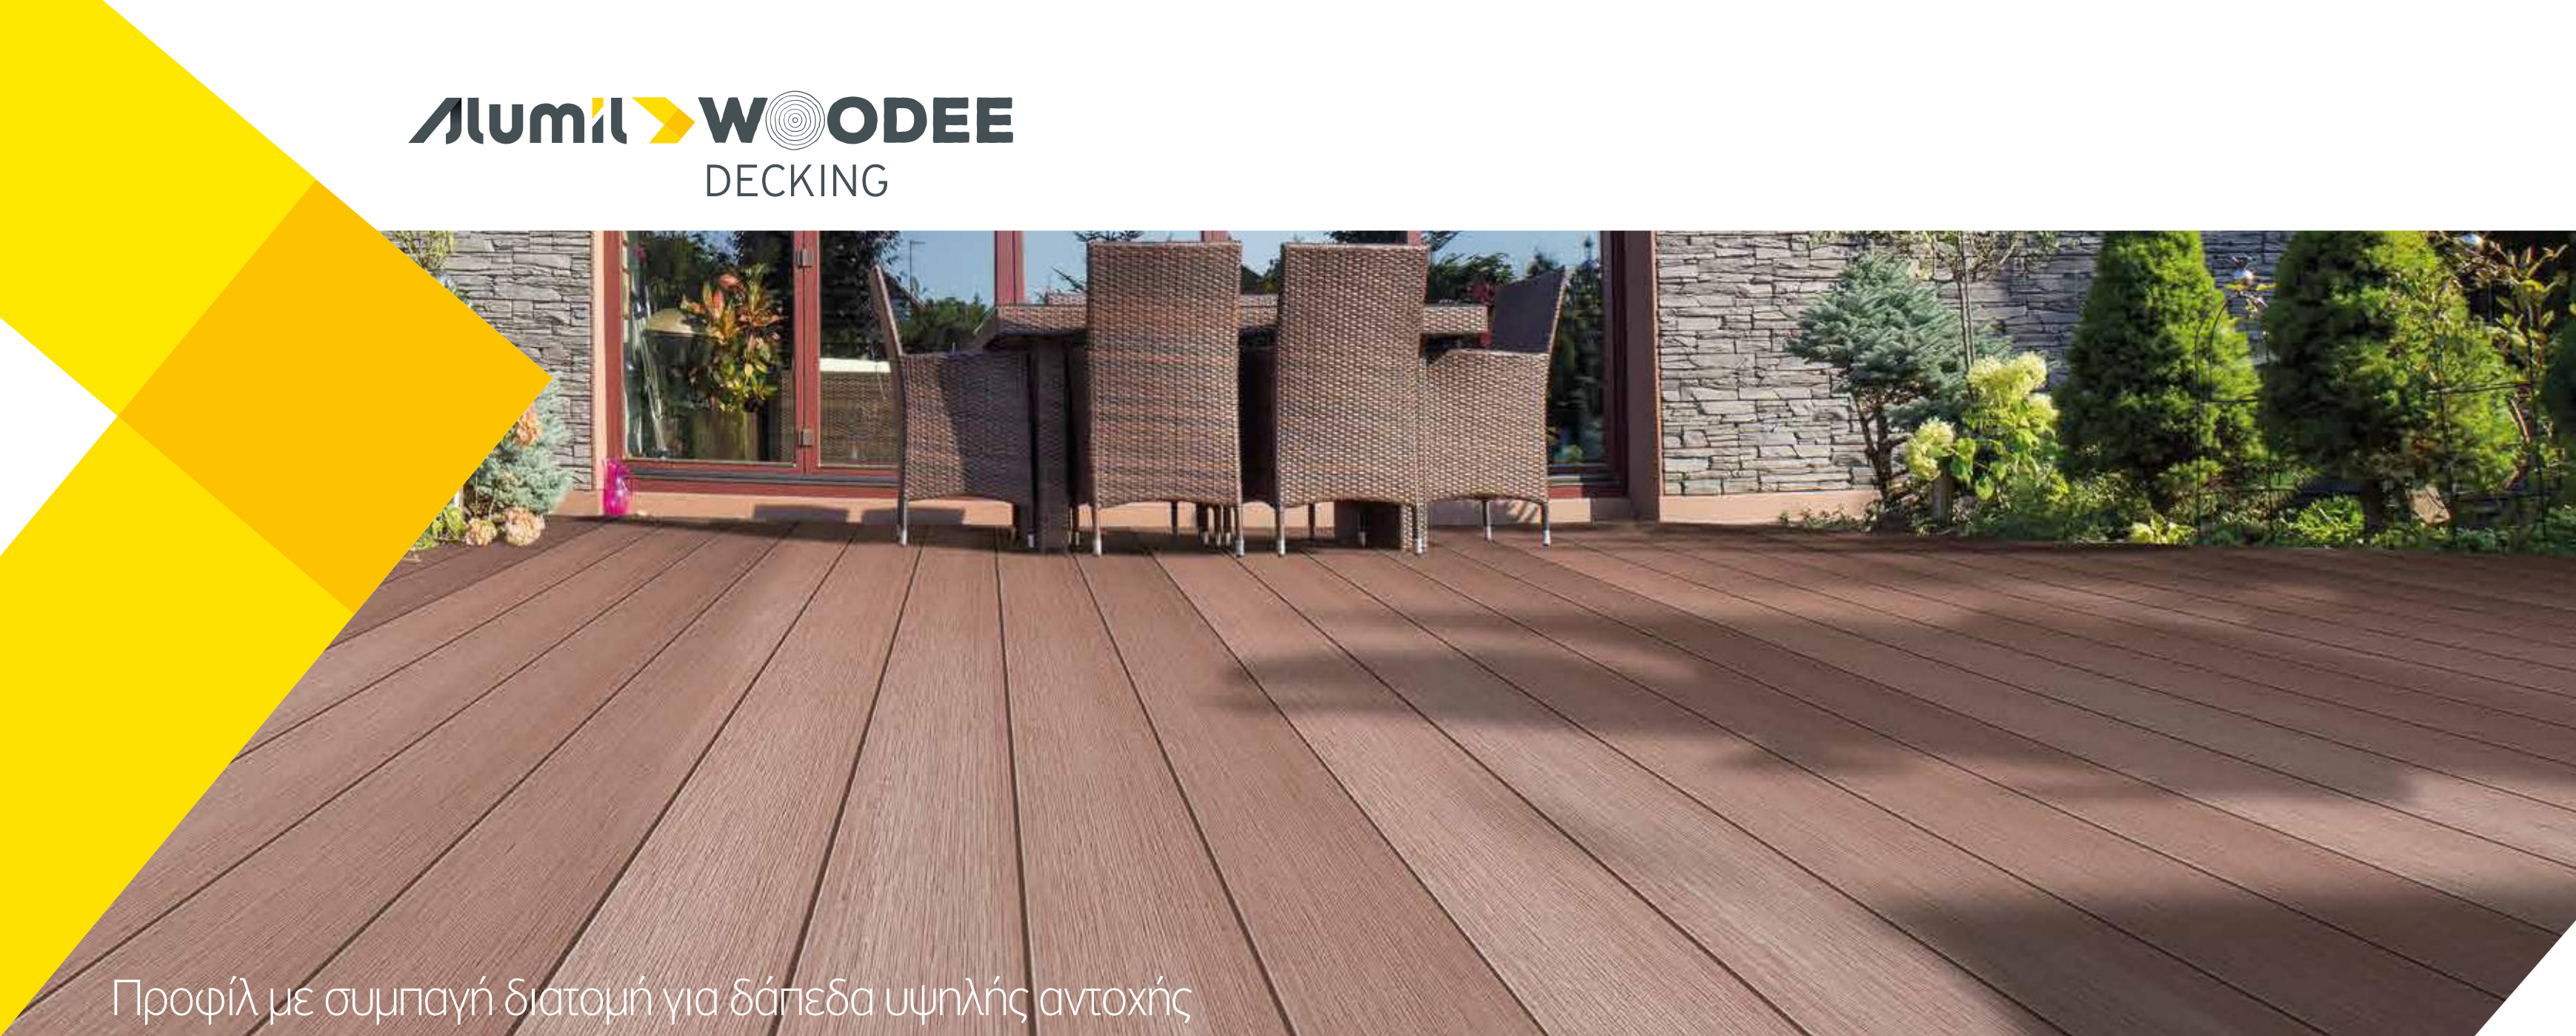

Προφίλ με συμπαγή διατομή για δάπεδα υψηλής αντοχής

A variety of solid profiles for sturdy and long lasting decks

DS DECK STANDARD

Η κλασική επιλογή για συνθετικά δάπεδα εξωτερικών χώρων.
The classic choice for exterior decking boards.

DW DECK WIDE

Εναλλακτική κομψή πρόταση με φαρδύτερα προφίλ δαπέδων.
An alternative elegant solution, with more robust decking profiles.

DO DECK OVERLAP

Έξυπνος σχεδιασμός επικάλυψης, ο οποίος εξαφανίζει τους αρμούς.
A smart overlapping design for eliminating the gaps in-between.